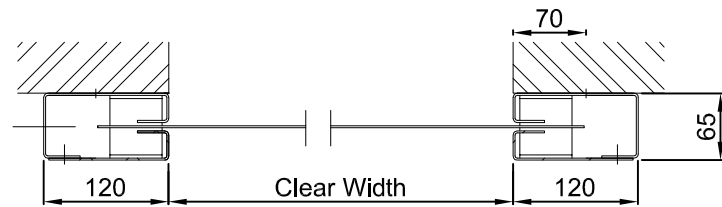

Firescreen® Radiation

Cross sectional view A-A

Opening Width (W)	
1000	4250
4251	5000
5001	6000

Opening Height (H)	
1000	Type I
3400	Type II
3401	
4250	Type III
4251	
6000	

Dimensions			
	Side Guide	Head Box (WxH)	
Type I	Sideguide dimensions left and right	120 mm	225 mm x 225 mm
Type II	Sideguide dimensions left and right	120 mm	275 mm x 275 mm
Type III	Sideguide dimensions left and right	120 mm	305 mm x 305 mm

Project:	Rev.0: mmddy
Client:	0 mmddy mmddy
	Rev. Drawn by Checked by
	American Projection
	Size tolerances ISO 2768-mK
Denomination:	
Scale: n.a.	Page number: 1
Unit: MM	Order

FIRE SCREEN®
Fire curtains

P.O. Box 5036 5004 EA Tilburg
Zevenheuvelenweg 50 5048 AN Tilburg
tel. +31(0)13-4625959
fax. +31(0)13-4670371
info@hoefnagels.com
www.hoefnagels.com