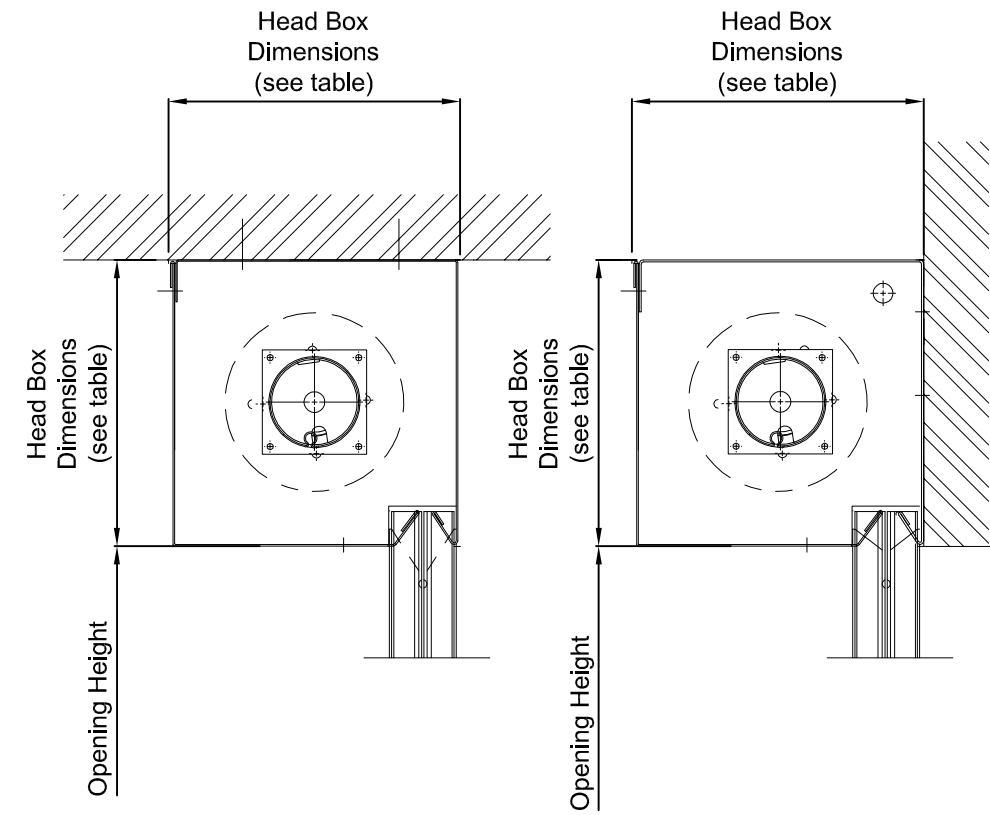

Firescreen® Radiation

Cross sectional view A-A

Opening Width (W)	
1000	4250
4251	5000
5001	6000

Opening Height (H)	
1000	Type I
3400	Type II
3401	
4250	Type III
4251	
6000	

Dimensions			
	Side Guide	Head Box (WxH)	
Type I	Sideguide dimensions left and right	120 mm	225 mm x 225 mm
Type II	Sideguide dimensions left and right	120 mm	275 mm x 275 mm
Type III	Sideguide dimensions left and right	120 mm	305 mm x 305 mm

Project:	Rev.0: mmddy
Client:	0 mmddy mmddy
	Rev. Drawn by Checked by
	American Projection
	Size tolerances ISO 2768-mK
Denomination:	
Scale: n.a.	Page number: 1
Unit: MM	Order

FIRE SCREEN®
Fire curtains

P.O. Box 5036 5004 EA Tilburg
Zevenheuvelenweg 50 5048 AN Tilburg
tel. +31(0)13-4625959
fax. +31(0)13-4670371
info@hoefnagels.com
www.hoefnagels.com