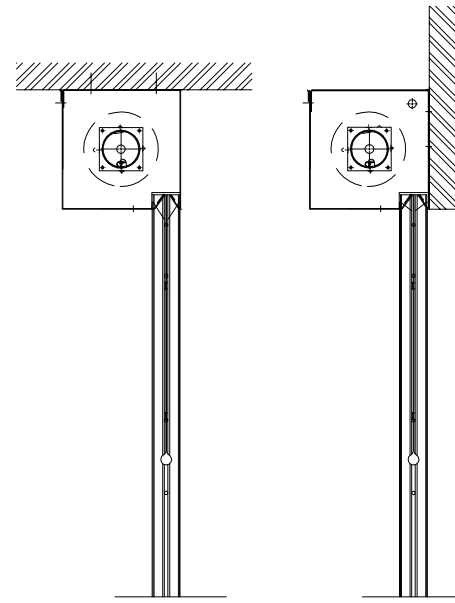

Firescreen® Radiation

Cross sectional view A-A

Opening Width (W)	
1000	4250
4251	5000
5001	6000

Opening Height (H)	
1000	Type I
3400	Type II
3401	
4250	Type III
4251	
6000	

Dimensions			
	Side Guide	Head Box (WxH)	
Type I	Sideguide dimensions left and right	120 mm	225 mm x 225 mm
Type II	Sideguide dimensions left and right	120 mm	275 mm x 275 mm
Type III	Sideguide dimensions left and right	120 mm	305 mm x 305 mm

Project:	Rev.0: mmddy
Client:	0 mmddy mmddy
	Rev. Drawn by Checked by
	American Projection
	Size tolerances ISO 2768-mK
Denomination:	
Scale: n.a.	Page number: 1
Unit: MM	Order

FIRE SCREEN®
Fire curtains

P.O. Box 5036 5004 EA Tilburg
Zevenheuvelenweg 50 5048 AN Tilburg
tel. +31(0)13-4625959
fax. +31(0)13-4670371
info@hoefnagels.com
www.hoefnagels.com