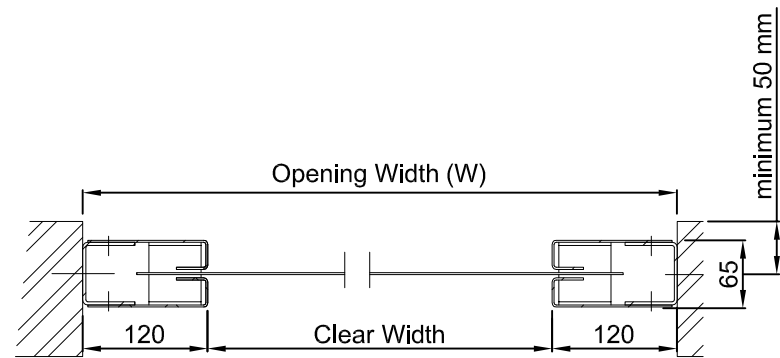

Firescreen® Radiation

Cross sectional view A-A

Opening Width (W)	
1000	4250
4251	5000
5001	6000

Opening Height (H)	
1000	Type I
3400	Type II
3401	
4250	Type III
4251	
6000	

Dimensions			
	Side Guide	Head Box (WxH)	
Type I	Sideguide dimensions left and right	120 mm	225 mm x 225 mm
Type II	Sideguide dimensions left and right	120 mm	275 mm x 275 mm
Type III	Sideguide dimensions left and right	120 mm	305 mm x 305 mm

Project:	Rev.0: mmddy
Client:	0 mmddy mmddy
	Rev. Drawn by Checked by
	American Projection
	Size tolerances ISO 2768-mK
Denomination:	
Scale: n.a.	Page number: 1
Unit: MM	Order

FIRE SCREEN®
Fire curtains

P.O. Box 5036 5004 EA Tilburg
Zevenheuvelenweg 50 5048 AN Tilburg
tel. +31(0)13-4625959
fax. +31(0)13-4670371
info@hoefnagels.com
www.hoefnagels.com