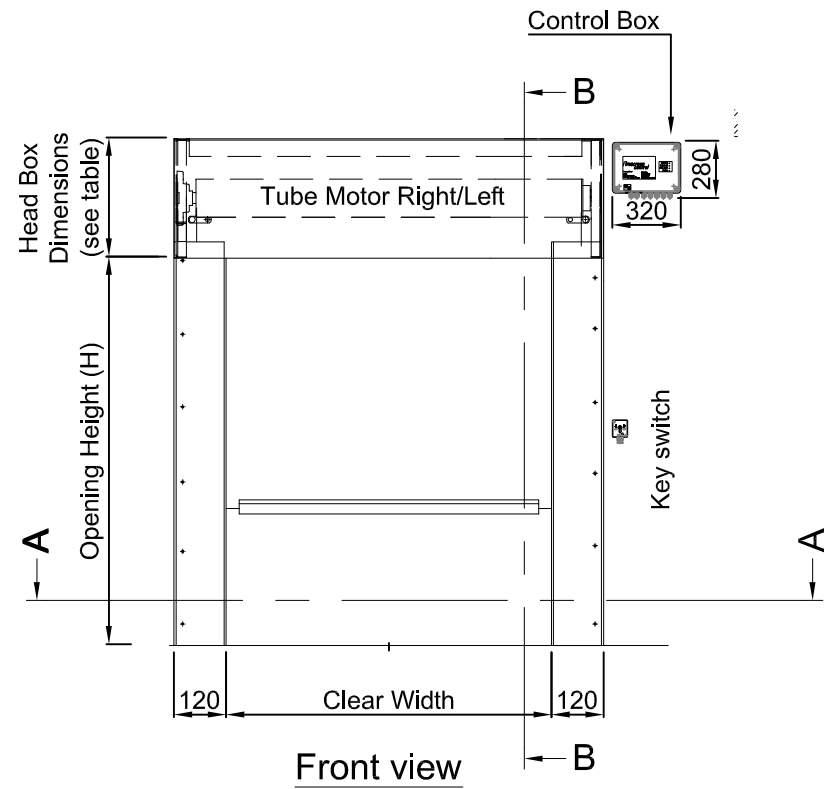

Firescreen® Radiation

Cross sectional view A-A

Opening Width (W)	
1000	4250
4251	5000
5001	6000

Opening Height (H)	
1000	Type I
3400	Type II
3401	
4250	Type III
4251	
6000	

Dimensions			
	Side Guide	Head Box (WxH)	
Type I	Sideguide dimensions left and right	120 mm	225 mm x 225 mm
Type II	Sideguide dimensions left and right	120 mm	275 mm x 275 mm
Type III	Sideguide dimensions left and right	120 mm	305 mm x 305 mm

Project:	Rev.0: mmddy
Client:	0 mmddy mmddy
	Rev. Drawn by Checked by
	American Projection
	Size tolerances ISO 2768-mK
Denomination:	
Scale: n.a.	Page number: 1
Unit: MM	Order

FIRE SCREEN®
Fire curtains

P.O. Box 5036 5004 EA Tilburg
Zevenheuvelenweg 50 5048 AN Tilburg
tel. +31(0)13-4625959
fax. +31(0)13-4670371
info@hoefnagels.com
www.hoefnagels.com